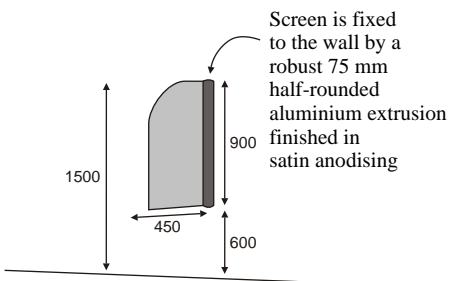

MODESTY SCREEN MS-900