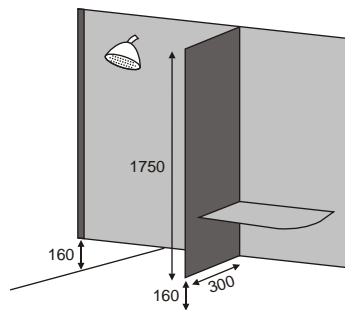

SHOWER SCREEN SC-1700