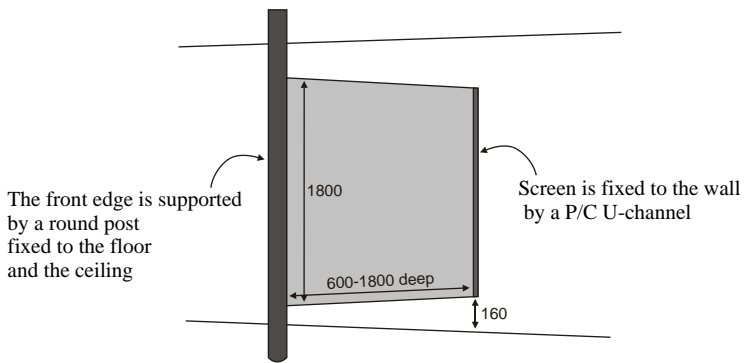

FULL SCREEN FS-1800