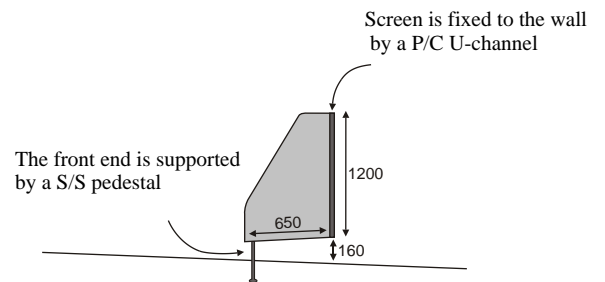

KINDY SCREEN KS-1200